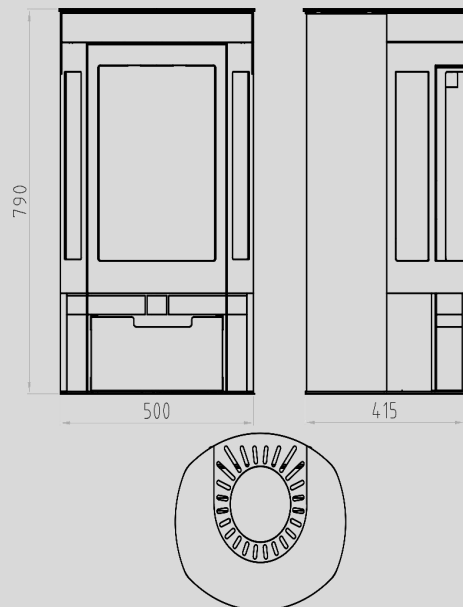

# Elipse 1 Low Base

- Large door glass
- Two side windows
- Powerful air wash system
- Responsive control of the fire
- Integrated door handle
- Facility for closed combustion
- Colour grey
- Wood burning only

**Elipse 1 Low Base**

Distance from Combustibles

HEIGHT	WIDTH	DEPTH	WEIGHT	NOMINAL OUTPUT	OUTPUT	EFFICIENCY	CHIMNEY DIAMETER	LOG LENGTH	FUEL	REAR	SIDES
790mm	500mm	415mm	85kg	5kW	2-8 kW	Up to 78%	150mm	350mm	Wood	100mm	500mm

Distance from Combustibles

HEIGHT	WIDTH	DEPTH	WEIGHT	NOMINAL OUTPUT	OUTPUT	EFFICIENCY	CHIMNEY DIAMETER	LOG LENGTH	FUEL	REAR	SIDES
790mm	500mm	415mm	85kg	5kW	2-8 kW	Up to 78%	150mm	350mm	Wood	100mm	500mm