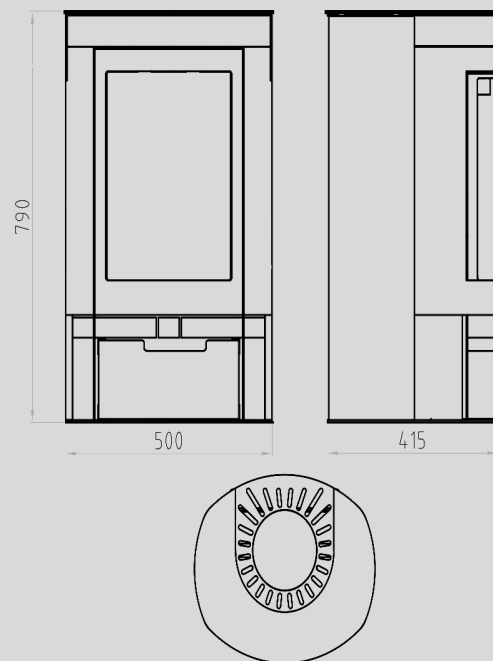

Elipse 5 Low Base

Distance from Combustibles

HEIGHT	WIDTH	DEPTH	WEIGHT	NOMINAL OUTPUT	OUTPUT	EFFICIENCY	CHIMNEY DIAMETER	LOG LENGTH	FUEL	REAR	SIDES
790mm	500mm	415mm	85kg	5kW	2-8 kW	Up to 78%	150mm	350mm	Wood	100mm	500mm